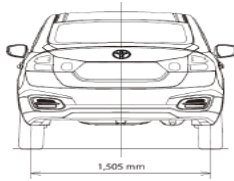

CONTACT US:

LUSAKA NANGWENYA BRANCH
Nangwenya Road- Lusaka
Tel: +260971 268 000

KITWE COPPERBELT BRANCH
Chingola Road- Kitwe
Tel: +260971 260 000

LIVINGSTONE BRANCH
Plot No. 699- Industrial Road- Livingstone
Tel: +260971 268 000

Warranty is valid up to 5 years or 150,000 km for vehicle, whichever comes first. We reserve the right to alter any details of specifications and equipment without notice. No guarantee is given regarding the accuracy of information within this document. Vehicle body, specifications and trim colours might differ slightly from the data within this document. Please check model availability and full specification details with your Toyota dealer prior to ordering. We cannot accept contractual responsibility for your reliance on the information contained within this document.