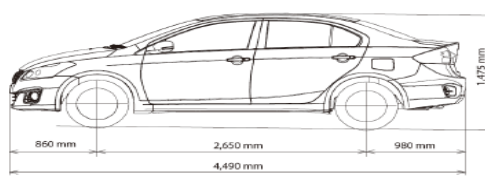

CONTACT US:

LUSAKA NANGWENYA BRANCH
Nangwenya Road- Lusaka
Tel: +260971 268 000

KITWE COPPERBELT BRANCH
Chingola Road- Kitwe
Tel: +260971 260 000

LIVINGSTONE BRANCH
Plot No. 699- Industrial Road- Livingstone
Tel: +260971 268 000

Warranty is valid up to 5 years or 150,000 km for vehicle, whichever comes first. We reserve the right to alter any details of specifications and equipment without notice. No guarantee is given regarding the accuracy of information within this document. Vehicle body, specifications and trim colours might differ slightly from the data within this document. Please check model availability and full specification details with your Toyota dealer prior to ordering. We cannot accept contractual responsibility for your reliance on the information contained within this document.