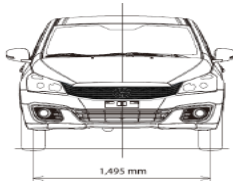

CONTACT US:

LUSAKA NANGWENYA BRANCH
Nangwenya Road- Lusaka
Tel: +260971 268 000

KITWE COPPERBELT BRANCH
Chingola Road- Kitwe
Tel: +260971 260 000

LIVINGSTONE BRANCH
Plot No. 699- Industrial Road- Livingstone
Tel: +260971 268 000

Warranty is valid up to 5 years or 150,000 km for vehicle, whichever comes first. We reserve the right to alter any details of specifications and equipment without notice. No guarantee is given regarding the accuracy of information within this document. Vehicle body, specifications and trim colours might differ slightly from the data within this document. Please check model availability and full specification details with your Toyota dealer prior to ordering. We cannot accept contractual responsibility for your reliance on the information contained within this document.