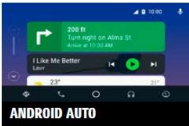

Urban Cruiser