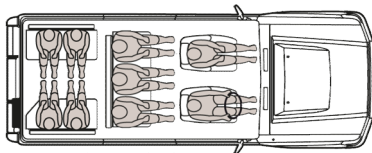

DELUXE - on top of STANDARD

Interior:

Door pockets, front
Front separated seats
9 seats (2 front, 3 rear, 2x2 parallel in the back)
Seat pockets
Fabric seat material
Rear console box

Exterior:

Spare wheel cover
Front fog lamps
Over fenders
Chrome painted over fenders & front grille
Chrome painted front and back bumper
Wire harness connector for trailer

Technical:

Alloy wheels
Tyre dimensions 265/70 R16 C
Electronic winch 12V

10 seats configuration (STD)

9 seats configuration (DLX)

1955 mm

4720 mm

1770 mm

CONTACT US: