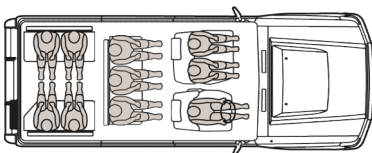

DELUXE - on top of STANDARD

Interior:

Door pockets, front
Front separated seats
9 seats (2 front, 3 rear, 2x2 parallel in the back)
Seat pockets
Fabric seat material
Rear console box

Exterior:

Spare wheel cover
Front fog lamps
Over fenders
Chrome painted over fenders & front grille
Chrome painted front and back bumper
Wire harness connector for trailer

Technical:

Alloy wheels
Tyre dimensions 265/70 R16 C
Electronic winch 12V

10 seats configuration (STD)

9 seats configuration (DLX)

1955 mm

4720 mm

1770 mm

CONTACT US: