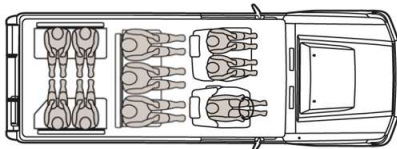

HARD TOP (10)

Interior:

10 seats (3 front, 3 back, 2x2 parallel in the back)

Exterior:

Spare wheel cover (vinyl)
Roof rack
Without high mount stop light

Safety:

Without ABS - Anti-lock Braking System

13 seats configuration

10 seats configuration

2115 mm

4990 mm

1770 mm

CONTACT US:

LUSAKA CAIRO RD BRANCH
Nothend Cairo road- Lusaka
Tel: +260971 268 000

KITWE COPPERBELT BRANCH
Chingola Road- Kitwe
Tel: +260971 260 000

SOLWEZI BRANCH
Kansanshi Mine Road
Tel: +260971 268 000