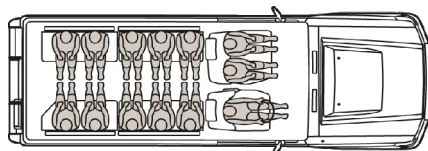

HARD TOP (10)

Interior:

10 seats (3 front, 3 back, 2x2 parallel in the back)

Exterior:

Spare wheel cover (vinyl)
Roof rack
Without high mount stop light

Safety:

Without ABS - Anti-lock Braking System

13 seats configuration

10 seats configuration

2115 mm

4990 mm

1770 mm

CONTACT US:

LUSAKA CAIRO RD BRANCH
Nothend Cairo road- Lusaka
Tel: +260971 268 000

KITWE COPPERBELT BRANCH
Chingola Road- Kitwe
Tel: +260971 260 000

SOLWEZI BRANCH
Kansanshi Mine Road
Tel: +260971 268 000