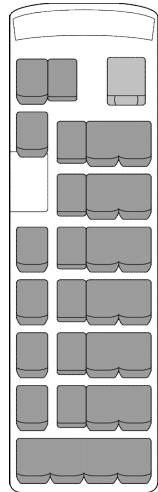

EXTRAS	STANDARD	Duty and VAT Free Price (USD)	Duty paid (USD w. VAT)
Metallic paint:	o		

● = Standard ○ = Option -- = Not available
5 M/T = 5 speed manual transmission

STANDARD GRADE

Interior:

Air conditioner (manual)
Radio AM/FM, MP3, CD
Sun visors for driver and passenger
Green laminated windshield glass
Passengers seats, high pack, fabric
Front and rear (2x) cooler and heater system
Seating capacity: total of 30 seats, 8 rows
Floor mat, driver side

Technical:

Headlamp 2-bulb halogen
Steel wheels
Tyre dimensions 215/70 R17.5-Y H
Spare tire
Rear differential lock
High altitude compensator
Snorkel for cool air intake with pre-cleaner
Power steering
Cylinders: 6 in line
Fuel tank capacity 95L
Curb weight: 3.605 kg
Gross weight: 5.670 kg
Pay load: 2.065 kg
Overall width: 2.080 mm
Overall length: 6.990 mm
Overall height: 2.635 mm
Min. ground clearance: 185 mm
Min. turning radius (tyre): 7.2 m
Min. turning radius (body): 7.9 m