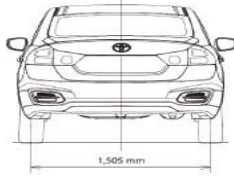

CONTACT US:

LUSAKA NANGWENYA BRANCH
Nangwenya Road- Lusaka
Tel: +260971 268 000

KITWE COPPERBELT BRANCH
Chingola Road- Kitwe
Tel: +260971 260 000

LIVINGSTONE BRANCH
Plot No. 699- Industrial Road- Livingstone
Tel: +260971 268 000

website: www.toyotazambia.co.zm
e-mail: contact-toyota-zambia@cfao.com

Works with
Apple CarPlay
android auto

5 YEARS
TOYOTA
WARRANTY
up to 150,000 km

Warranty is valid up to 5 years or 150,000 km for vehicle, whichever comes first. We reserve the right to alter any details of specifications and equipment without notice. No guarantee is given regarding the accuracy of information within this document. Vehicle body, specifications and trim colours might differ slightly from the data within this document. Please check model availability and full specification details with your Toyota dealer prior to ordering. We cannot accept contractual responsibility for your reliance on the information contained within this document.