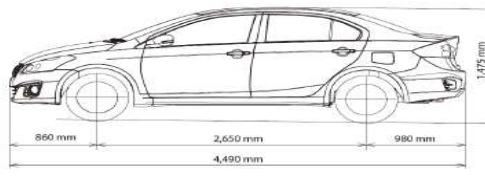

CONTACT US:

LUSAKA NANGWENYA BRANCH
Nangwenya Road- Lusaka
Tel: +260971 268 000

KITWE COPPERBELT BRANCH
Chingola Road- Kitwe
Tel: +260971 260 000

LIVINGSTONE BRANCH
Plot No. 699- Industrial Road- Livingstone
Tel: +260971 268 000

website: www.toyotazambia.co.zm
e-mail: contact-toyota-zambia@cfao.com

Works with
Apple CarPlay
android auto

5 YEARS
TOYOTA
WARRANTY
up to 150,000 km

Warranty is valid up to 5 years or 150,000 km for vehicle, whichever comes first. We reserve the right to alter any details of specifications and equipment without notice. No guarantee is given regarding the accuracy of information within this document. Vehicle body, specifications and trim colours might differ slightly from the data within this document. Please check model availability and full specification details with your Toyota dealer prior to ordering. We cannot accept contractual responsibility for your reliance on the information contained within this document.