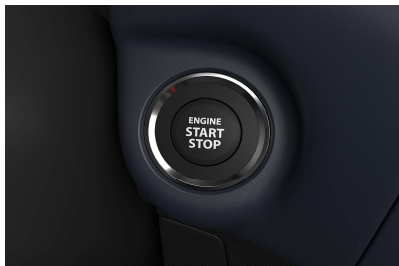

STARLET

COLOUR OPTION:

CONTACT US:

LUSAKA CAIRO RD BRANCH
Nothend Cairo road- Lusaka
Tel: +260971 268 000

LUSAKA NANGWENYA BRANCH
Nangwenya Road- Lusaka
Tel: +260971 268 000

KITWE COPPERBELT BRANCH

Chingola Road- Kitwe
Tel: +260971 260 000

LIVINGSTONE BRANCH

Plot No. 699- Industrial Road- Livingstone
Tel: +260971 268 000

SOLWEZI BRANCH

Kansanshi Mine Road
Tel: +260971 268 000

website: www.toyotazambia.co.zm
e-mail: contact-toyota-zambia@cfao.com

Warranty is valid up to 5 years or 150,000 km for vehicle, whichever comes first. We reserve the right to alter any details of specifications and equipment without notice. No guarantee is given regarding the accuracy of information within this document. Vehicle body, specifications and trim colours might differ slightly from the data within this document. Please check model availability and full specification details with your Toyota dealer prior to ordering. We cannot accept contractual responsibility for your reliance on the information contained within this document.