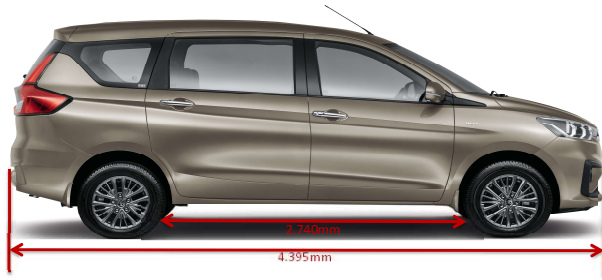

Exterior colour options: