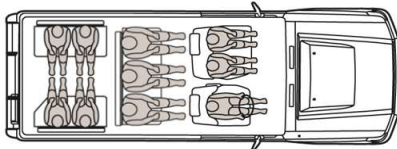

HARD TOP (10)

Interior:

10 seats (3 front, 3 back, 2x2 parallel in the back)

Exterior:

Spare wheel cover (vinyl)
Roof rack
Without high mount stop light

Safety:

Without ABS - Anti-lock Braking System

13 seats configuration

10 seats configuration

2115 mm

4990 mm

1770 mm

CONTACT US:

LUSAKA CAIRO RD BRANCH
Nothend Cairo road- Lusaka
Tel: +260971 268 000

KITWE COPPERBELT BRANCH
Chingola Road- Kitwe
Tel: +260971 260 000

SOLWEZI BRANCH
Kansanshi Mine Road
Tel: +260971 268 000