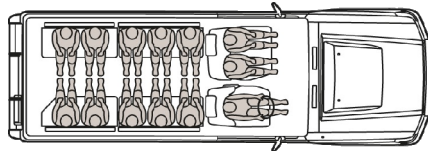

HARD TOP (10)

Interior:

10 seats (3 front, 3 back, 2x2 parallel in the back)

Exterior:

Spare wheel cover (vinyl)
Roof rack
Without high mount stop light

Safety:

Without ABS - Anti-lock Braking System

13 seats configuration

10 seats configuration

2115 mm

4990 mm

1770 mm

CONTACT US:

LUSAKA CAIRO RD BRANCH
Nothend Cairo road- Lusaka
Tel: +260971 268 000

KITWE COPPERBELT BRANCH
Chingola Road- Kitwe
Tel: +260971 260 000

SOLWEZI BRANCH
Kansanshi Mine Road
Tel: +260971 268 000