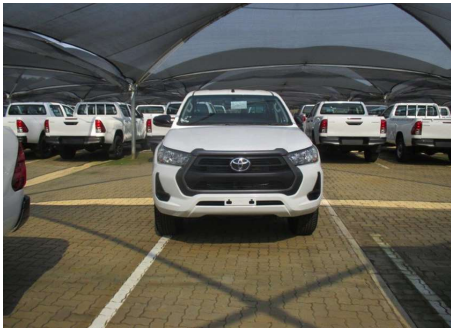

ACTIVE(KE)

Interior:

Power steering
2 Cup holders
No Radio /Audio / MIC / USB Audio Jack.
4 speakers
Fabric seat material
Air conditioner (manual)
Urethane
Tilt and telescopic steering adjustment
Seat belt warning buzzer D+P
Separate Basic front seat
Headlamp levelling (manual)
Glove box with key
Power windows - Auto Up & Down - Driver
Power door lock
Wireless/ Smart Door lock
Front Cool Box
Steering Switch -Audio+ Voice Recognition+ Multi Info display

Safety:

ABS - Anti-lock Braking System
High mounted brake light (LED)
Driver & passenger airbags (SRS)
Vehicle Stability Control
HAC - Hill Start Assist Control, automatic
TSC - Trailer Sway Control
Child lock
Immobilizer without siren

Exterior:

Outside and inside door handles chrome & outside mirrors
Colour painted front bumper
Black front grille
Mud guards (front and rear)
A-Deck type cargo area (with Inner Hook)
Black Electronic adj. outside mirrors + Side turn.
With front fog and driving lamp (LED)
Rear Window Defogger
Inside and outside door handles material not chrome

Technical:

Headlamp 4-bulb halogen
Tyre dimensions 225/70R17C
Steel wheels
80L fuel tank capacity
1 power socket 12V
Engine oil level warning
Pitch and Bounce Control
Steel spare tyre
Switch(2WD-4WD)
Tail gate with key
Eco Drive mode with eco+pow s/w
Rear differential lock
Alloy wheels + steel Spare