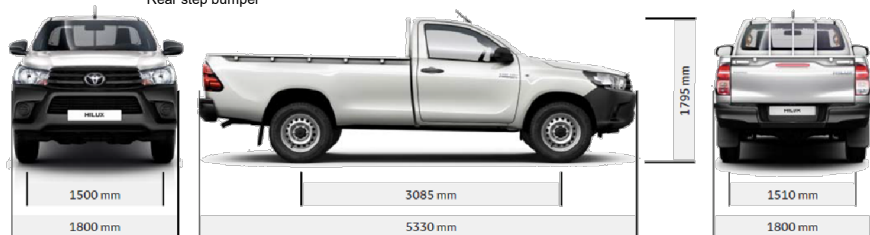

COUNTRY on top of WORK

Interior:

Radio AM/FM, MP3, CD (13)
Steering switch controls (13)
Auxiliary input USB (13)
Electric power windows (13)
Wireless power door lock (13)
Electronic adj. outside mirrors (13)
Bench seat

Exterior:

Colour painted front bumper
Rear step bumper (13)
4WD switch (15)

Safety:

Driver, Passenger & Driver knee airbag (SRS)
Power door lock (auto/speed sensitive) - (13)
Immobilizer and siren (13)
Immobilizer (15)

Technical:

Rear differential lock
Steel wheels
Tyre dimensions 205R16C (15)
Tyre dimensions 225/70R17C (13)
Min. ground clearance 294 mm
Towing capacity 3.500 kg (with brakes) (15)
Towing capacity 2.750 kg (with brakes) (13)
Overall height 1.795 mm

COMFORT on top of COUNTRY

Interior:

Wireless power door lock (17)
Electric power windows (17)
Black electronic adj. outside mirrors (17)
Separate front seats
Radio AM/FM, MP3, CD
Auxiliary input USB
Steering switch controls

Exterior:

Side steps
Colour painted front bumper
Colour painted front grille (13)
Rear step bumper

Technical:

Steel wheels
Tyre dimensions 225/70R17

Safety:

Emergency Brake Signal
Immobilizer (16)
Immobilizer and siren (17)
VSC - Vehicle Stability Control
HAC - Hill Start Assist Control
TSC - Trailer Sway Control