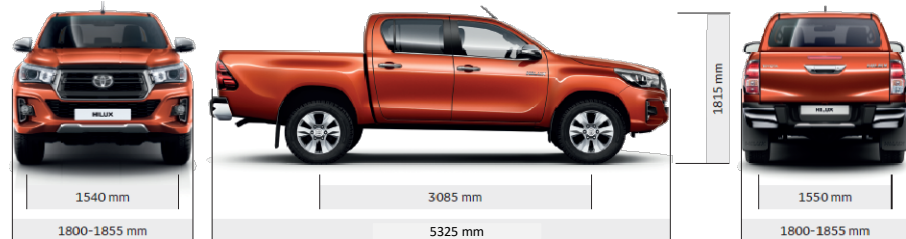

Exterior:
Black B pillars

Technical:
ECO and POWER drive mode selector
Sequential Switch Tronics

EXECUTIVE - on top of ACTIVE

Interior:
Radio AM/FM, MP3, CD/DVD
Multimedia touch screen 8" (20 cm)
Reverse camera (back monitor)
6 speakers
Auxiliary input USB
2 power sockets 12V
Power seat adjustment for front D+P (1L and 1O)
Power windows auto up/down (all)
Window jam protection (all)
Glove box with key and damper
Automatic air conditioner (1L and 1O)
Leather seats (1L and 1O)
Leather door trim (1L and 1O)
Front cool box

Exterior:
LED rear combination lamps
LED type main headlamps
LED Daytime Running Lights
Auto levelling main headlamps
Smart entry & Start system ("keyless" entry & start)
Automatic light control
Follow me home lighting system
Outside mirrors electrically adjustable & retractable
LED type front fog lamps
Chrome front grille.

Safety:
Immobilizer and siren, ultrasonic sensor

Technical:
Tyre dimensions 265/60R18 (1L and 1O only)
Clearance & Back Sonar (1L only)
Cruise control
Rain sensor, automatic wipers control
iMT - Intelligent Manual Transmission
VSC - Vehicle Stability Control with LSD
DAC - Downhill Assist Control
HAC - Hill Start Assist Control, automatic
A-TRC - Active Traction Control
EBS - Emergency Brake Signal
TSC - Trailer Sway Control
Optitron gauge lighting

*only for 6 A/T Executive models