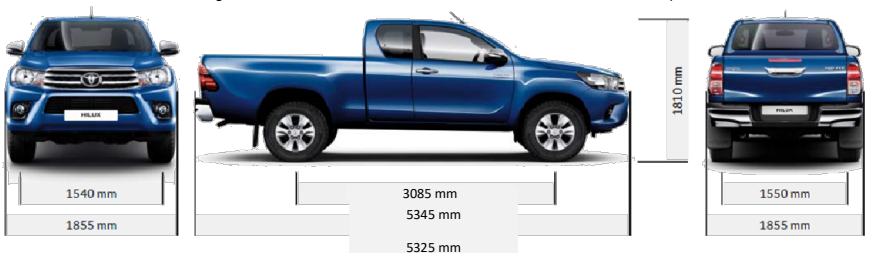

Safety:

Immobilizer and siren, ultrasonic sensor
Side airbags (SRS)
Curtain airbags (SRS)
Wireless door lock