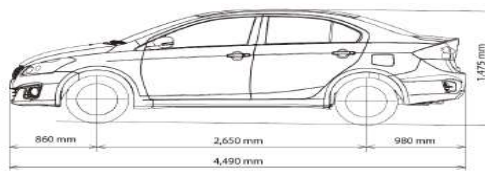

CONTACT US:

LUSAKA NANGWENYA BRANCH
Nangwenya Road- Lusaka
Tel: +260971 268 000

KITWE COPPERBELT BRANCH
Chingola Road- Kitwe
Tel: +260971 260 000

LIVINGSTONE BRANCH
Plot No. 699- Industrial Road- Livingstone
Tel: +260971 268 000

Warranty is valid up to 5 years or 150,000 km for vehicle, whichever comes first. We reserve the right to alter any details of specifications and equipment without notice. No guarantee is given regarding the accuracy of information within this document. Vehicle body, specifications and trim colours might differ slightly from the data within this document. Please check model availability and full specification details with your Toyota dealer prior to ordering. We cannot accept contractual responsibility for your reliance on the information contained within this document.