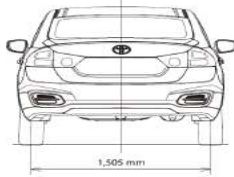

CONTACT US:

LUSAKA NANGWENYA BRANCH
Nangwenya Road- Lusaka
Tel: +260971 268 000

KITWE COPPERBELT BRANCH
Chingola Road- Kitwe
Tel: +260971 260 000

LIVINGSTONE BRANCH
Plot No. 699- Industrial Road- Livingstone
Tel: +260971 268 000

Warranty is valid up to 5 years or 150,000 km for vehicle, whichever comes first. We reserve the right to alter any details of specifications and equipment without notice. No guarantee is given regarding the accuracy of information within this document. Vehicle body, specifications and trim colours might differ slightly from the data within this document. Please check model availability and full specification details with your Toyota dealer prior to ordering. We cannot accept contractual responsibility for your reliance on the information contained within this document.